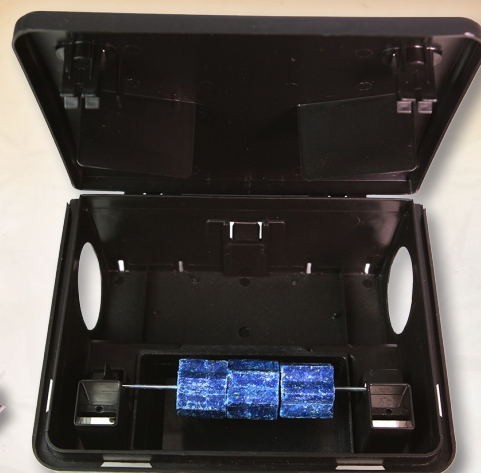

RODENTHOR[®]

RAT AND MOUSE STATIONS

RODENTHOR MAXX – FLAT

Compact Station for Rats and Mice

This might be considered the perfect rodent station. Full size for rats and mice, fully lockable, it comes with a seal to protect the lock. Wall security mount included. Fits rodenticide Blocks or sachets on vertical or horizontal rods, includes tray. Fits RODENTHOR Gorilla Humane Rat Trap. Also available with clear lid.

Dimensions: 230 x 182 x 98 mm

Code / Size: RDTC2052/ 53 (Carton 20)

RODENTHOR MAXX – CURVE

Compact Station for Rats and Mice

A curved lid gives more room for rodents to feed. Full size for rats and mice, fully lockable, it comes with a seal to protect the lock. Wall security mount included. Fits rodenticide Blocks or sachets on vertical or horizontal rods, includes tray. Fits RODENTHOR Gorilla Humane Rat Trap with IPM SQUARE – RAT Monitor. Also available with clear lid.

Dimensions: 230 x 182 x 120 mm

Code / Size: RDTC2054/ 56 (Carton 20)

BETA RODENT STATION

Compact Station for Rats and Mice

Our most popular model with child-resistant features, double lock system, steel rod and a removable tray for easy cleaning. This station also comes with a wall mounting bracket kit.

Dimensions: 230 x 190 x 95 mm

Code / Size: RDTS1001 (Carton 20)

CORAL STATION

Ultra Compact Station for Rats and Mice

Very cost effective, durable, versatile and ultra compact to fit just about anywhere. The side opening lid offers greater installation flexibility and single locking mechanism provides ease of operation. Comes with steel rod, wall mounting bracket kit and removable tray for easy cleaning.