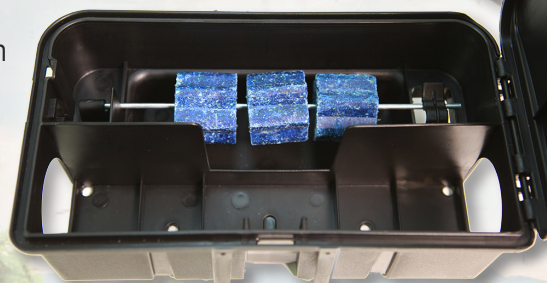

CORAL STATION

Ultra Compact Station for Rats and Mice

Very cost effective, durable, versatile and ultra compact to fit just about anywhere. The side opening lid offers greater installation flexibility and single locking mechanism provides ease of operation. Comes with steel rod, wall mounting bracket kit and removable tray for easy cleaning.

Dimensions: 230mm x 125 mm x 75 mm

Code / Size: RDTS1067 (Carton 30)