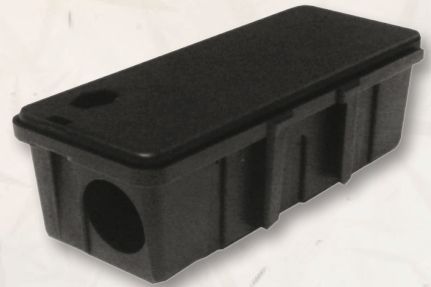

Dimensions: 125 x 100 x 40 mm

Code / Size: RDTS1003 (Carton 72)

ALPHA RODENT STATION

Tunnel Bait Station

Sturdy, long lasting station is suitable for both rats and mice and is a cost-effective professional and long-lasting alternative to cardboard rodent boxes. Ideal for placement in roof voids, behind large appliances, etc. Comes fitted with bait rod holder and single key locking system. Rats in particular like to 'run-through' stations of this nature since they can clearly see the exit.

Dimensions: 240 x 105 x 95 mm

Code / Size: RDTS1000 (Carton 24)

PILOT RODENT STATION

Our Largest Rodent Station

This large size station comes with all the trimmings you expect of a premium station. Features include a secure wall mounting bracket, horizontal bait rods, vertical posts to hold even more bait, a removable tray for easy cleaning or to hold liquid bait and a spring-loaded dual lock system. Designed to be positioned along walls or fit snugly into corners. It comes with 2 lid options, black or translucent (see-through).

Dimensions: 350 x 275 x 95 mm

Code / Size: RDTS1004 Clear, RDTS1005 Black (Carton 6)

ERIS MOUSE STATION

SECURE Mouse Station

This is a small, discreet, water-proof, Station with same secure locking system as our other Stations that comes together with our patented security wall mount adaptor.

Rodenticide blocks can be secured vertically with the lid opening laterally for easier servicing.

Dimensions: 173 x 69 x 52 mm

Code / Size: RDTS1071 (Carton 91)

ROCK STATION

Rock Station

Placed around the perimeter of your landscaped gardens, you might never notice this wasn't a natural rock. Designed for baiting both rats and mice, it blends in with the outdoor environment.