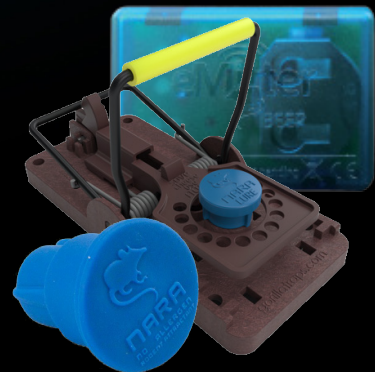

NARA - A REVOLUTION IN RODENT MANAGEMENT

LURE. MONITOR. KILL.

NARA SPRAY is used to lay a trail to lure rodents into bait stations. The spray also masks plastic trap odours.

NARA BLOCS monitor for rodent activity and determine the rodent species present.

The Gorilla Rodent Trap™ is the world's toughest, humane rodent trap, when combined with NARA LURES exceptional results are produced. The Emitter Beep™ unit delivers accurate rodent capture confirmation.